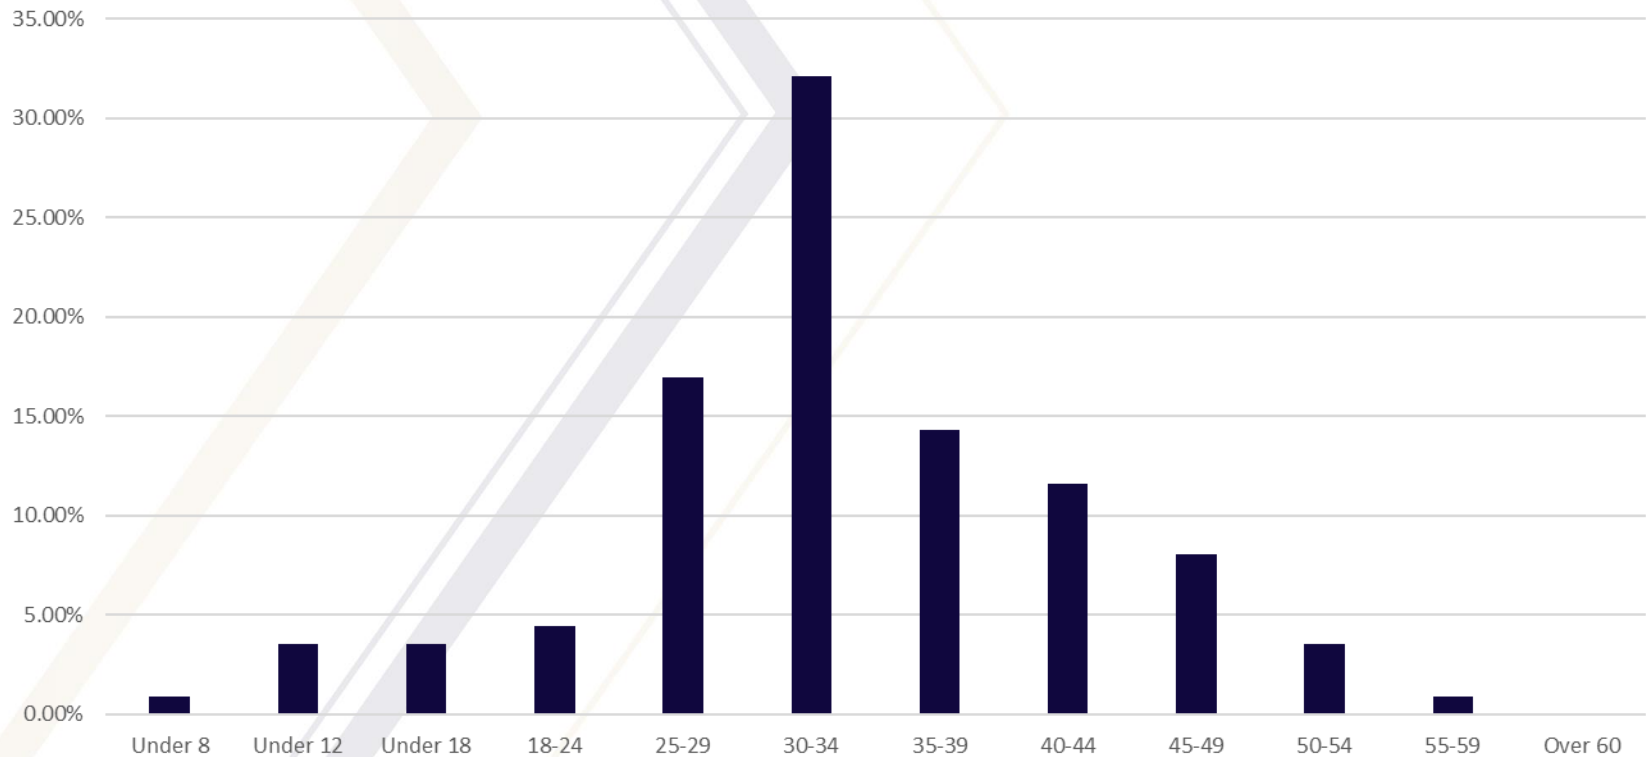

# 3<sup>rd</sup> FBMA Ladies Run

Location

Date

28<sup>th</sup> April 2018

UAE National

32.14%

Abu Dhabi Resident

75.19%