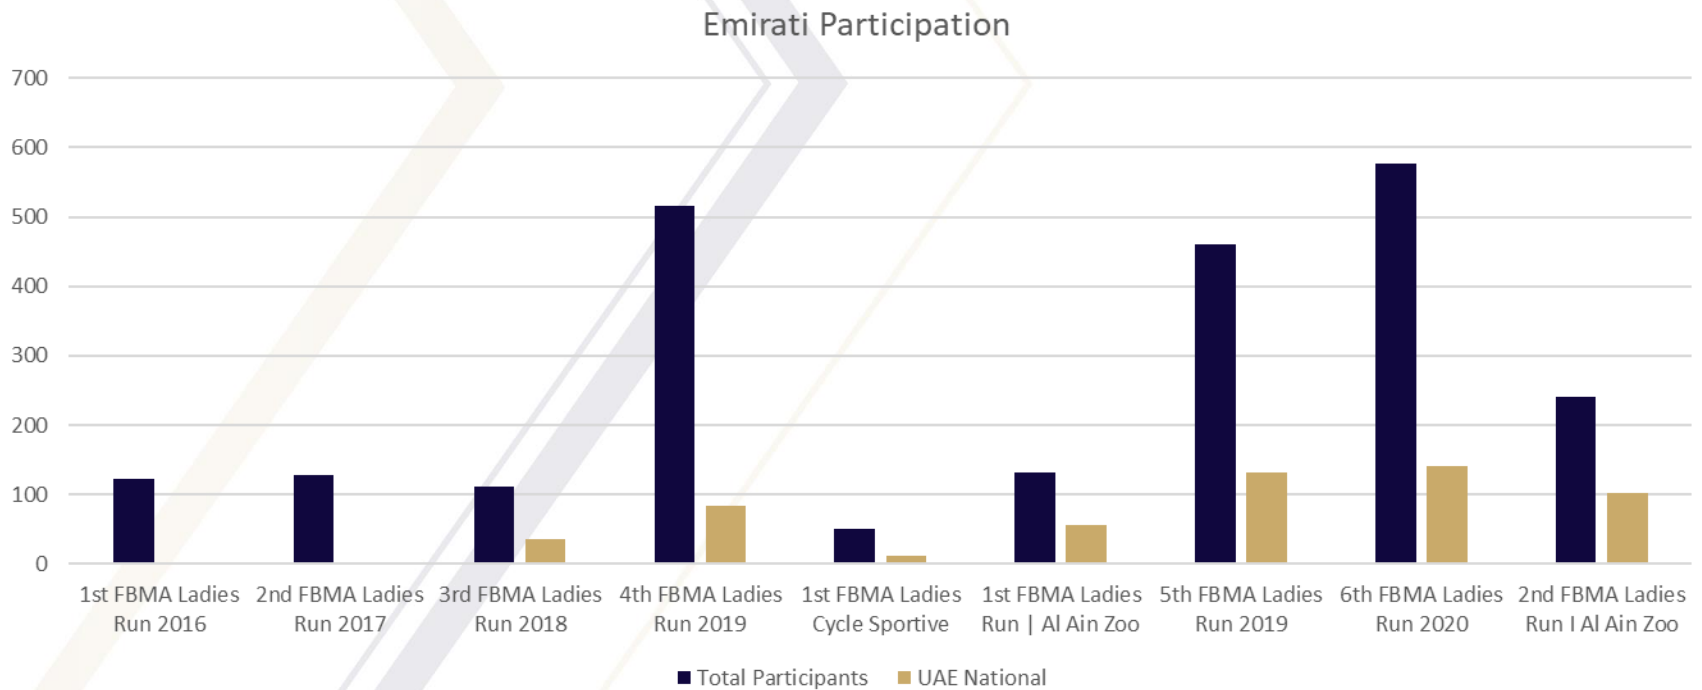

# EVENT PARTICIPATION

- Events in Al Ain have also showed signs of growth with the thematic of a run in the Zoo attracting interest.

# EMIRATI PARTICIPATION

- The average Emirati participation in FBMA events, 25%, is 2x higher than the all event average.
- Key insight – High proportion of Emirati Participation in Al Ain.