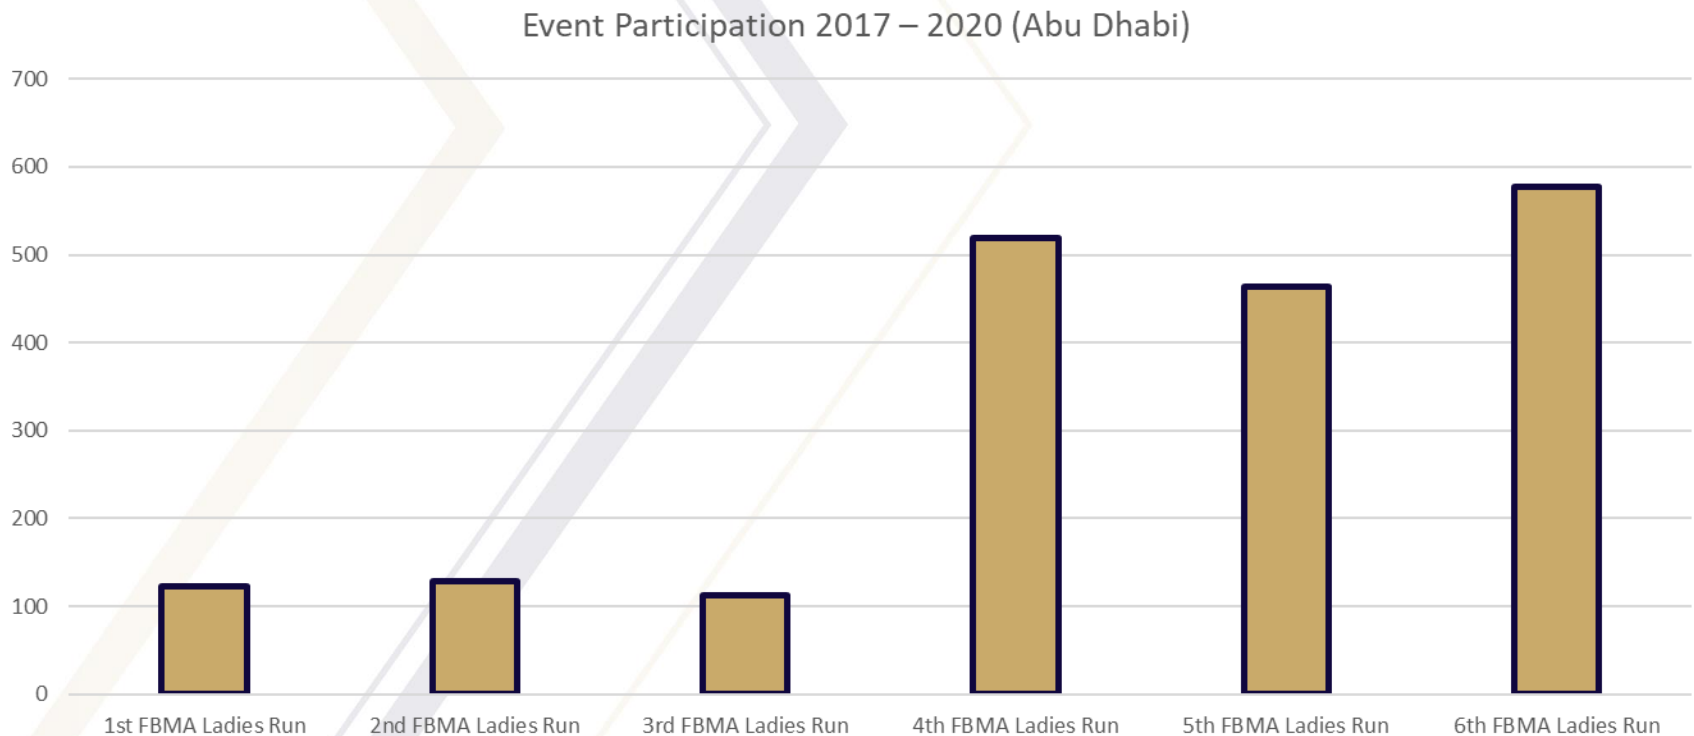

EVENT PARTICIPATION

- When looking at the individual events you can see the growth in attendance from 2019 onwards where a move to an open event at Al Hudayriat Island acted as a catalyst for growth