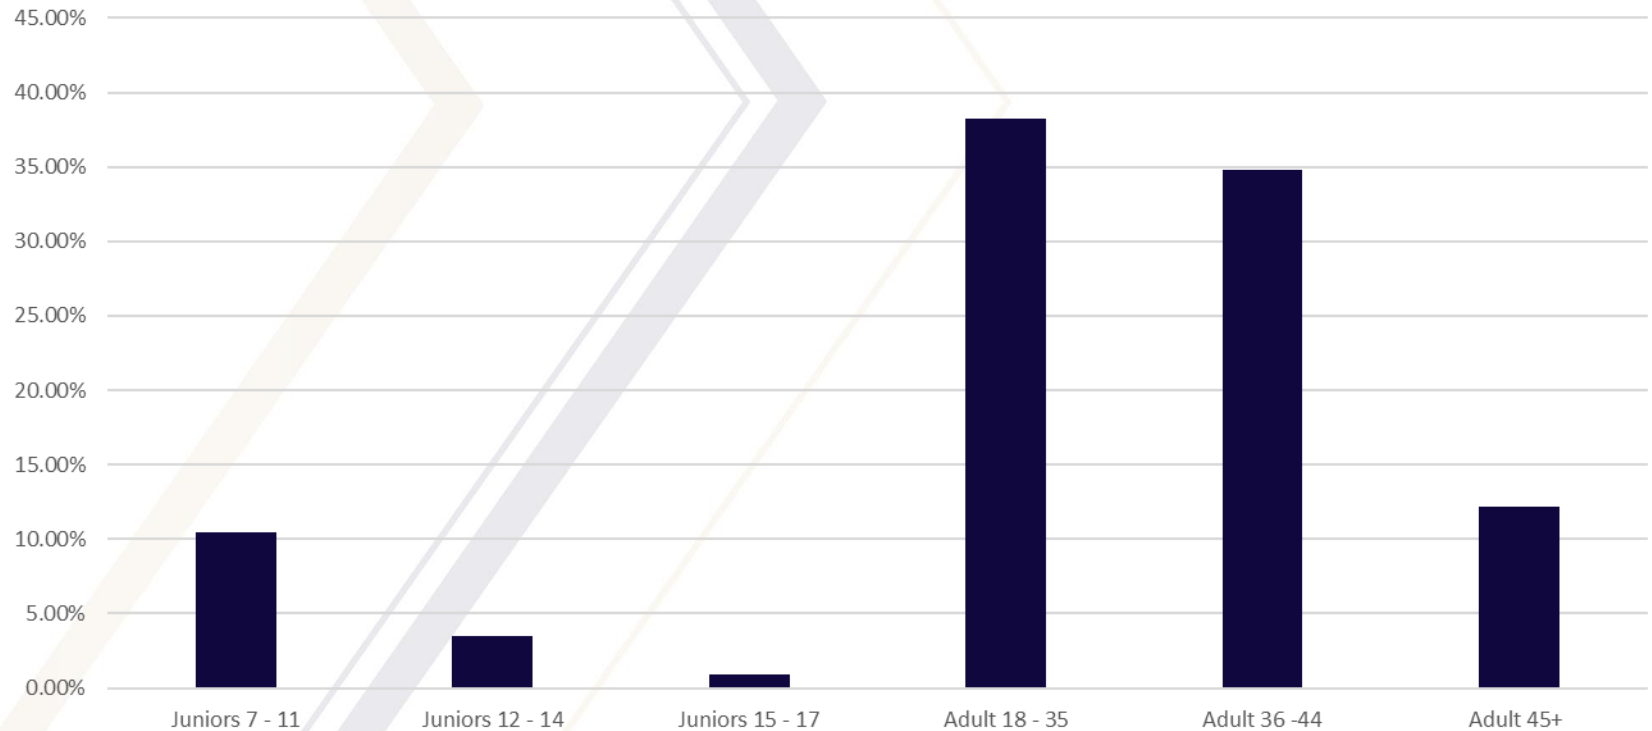

1st FBMA Ladies Run

Location

Westin Golf Resort

Date

29th April 2016

UAE National

Unknown

Abu Dhabi Resident

Unknown