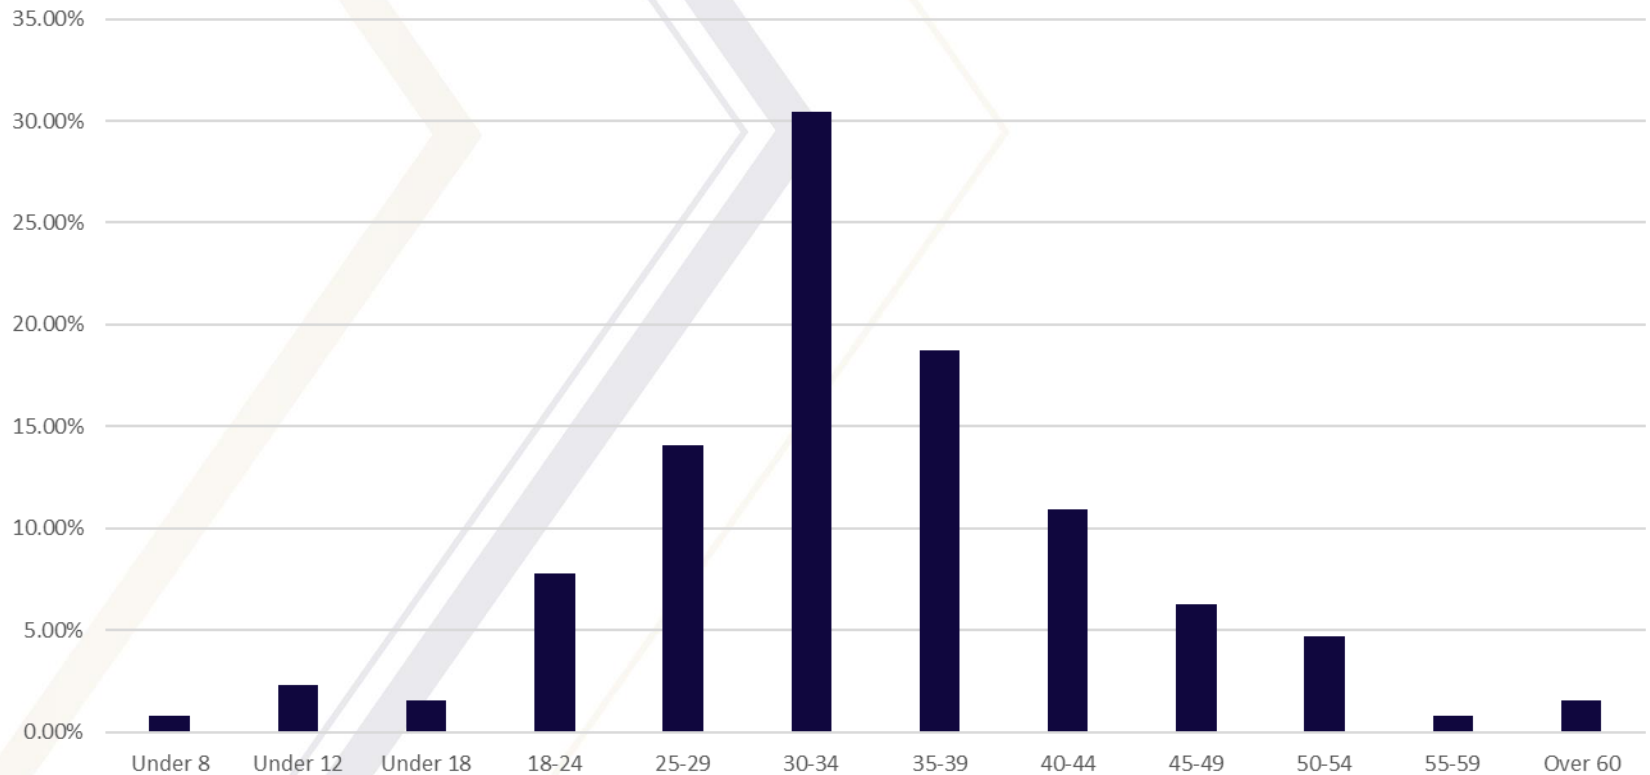

# 2<sup>nd</sup> FBMA Ladies Run

Location

Date

19<sup>th</sup> April 2017

UAE National

Unknown

Abu Dhabi Resident

Unknown